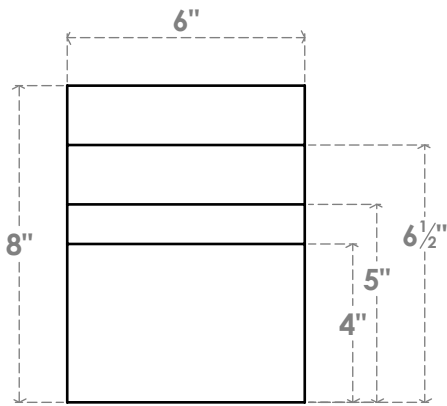

RFTP06X08X30MON

6"W X 8"H X 30"L MONTEREY ARCHITECTURAL GRADE PVC RAFTER TAIL

SIDE PROFILE

FRONT PROFILE

ISOMETRIC

EKENA MILLWORK
 2300 WEST MAIN ST.
 CLARKSVILLE, TX 75426
 TOLL FREE: 866-607-0453
 WWW.EKENAMILLWORK.COM