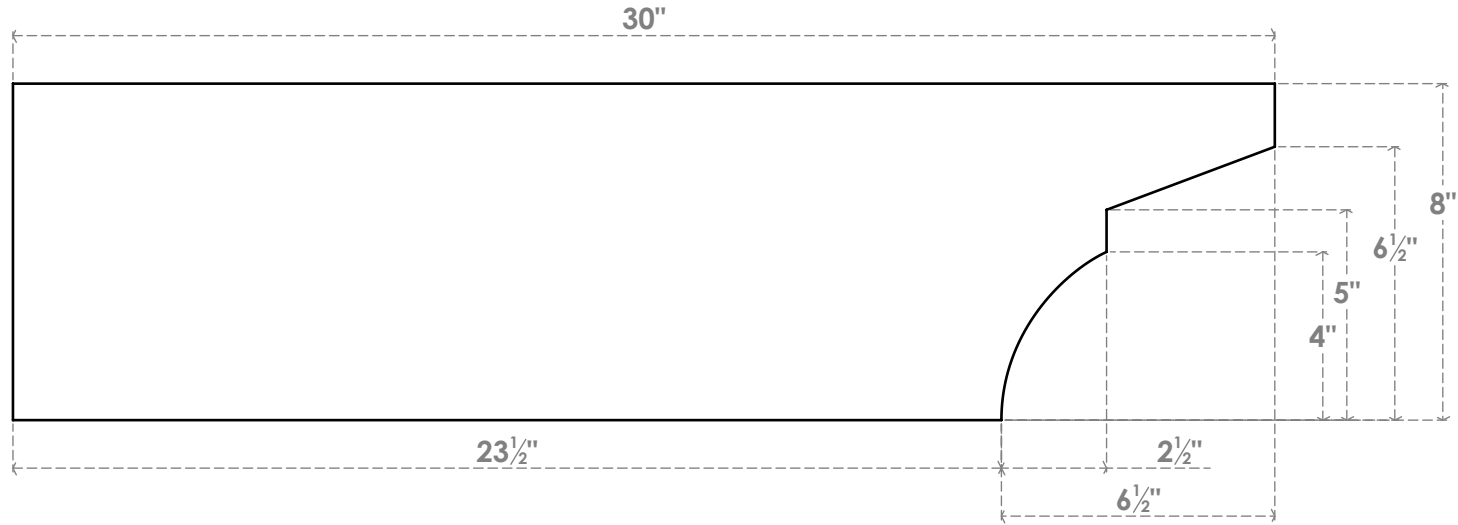

RFTP06X08X30MON

6"W X 8"H X 30"L MONTEREY ARCHITECTURAL GRADE PVC RAFTER TAIL

SIDE PROFILE

FRONT PROFILE

ISOMETRIC

EKENA MILLWORK
 2300 WEST MAIN ST.
 CLARKSVILLE, TX 75426
 TOLL FREE: 866-607-0453
 WWW.EKENAMILLWORK.COM